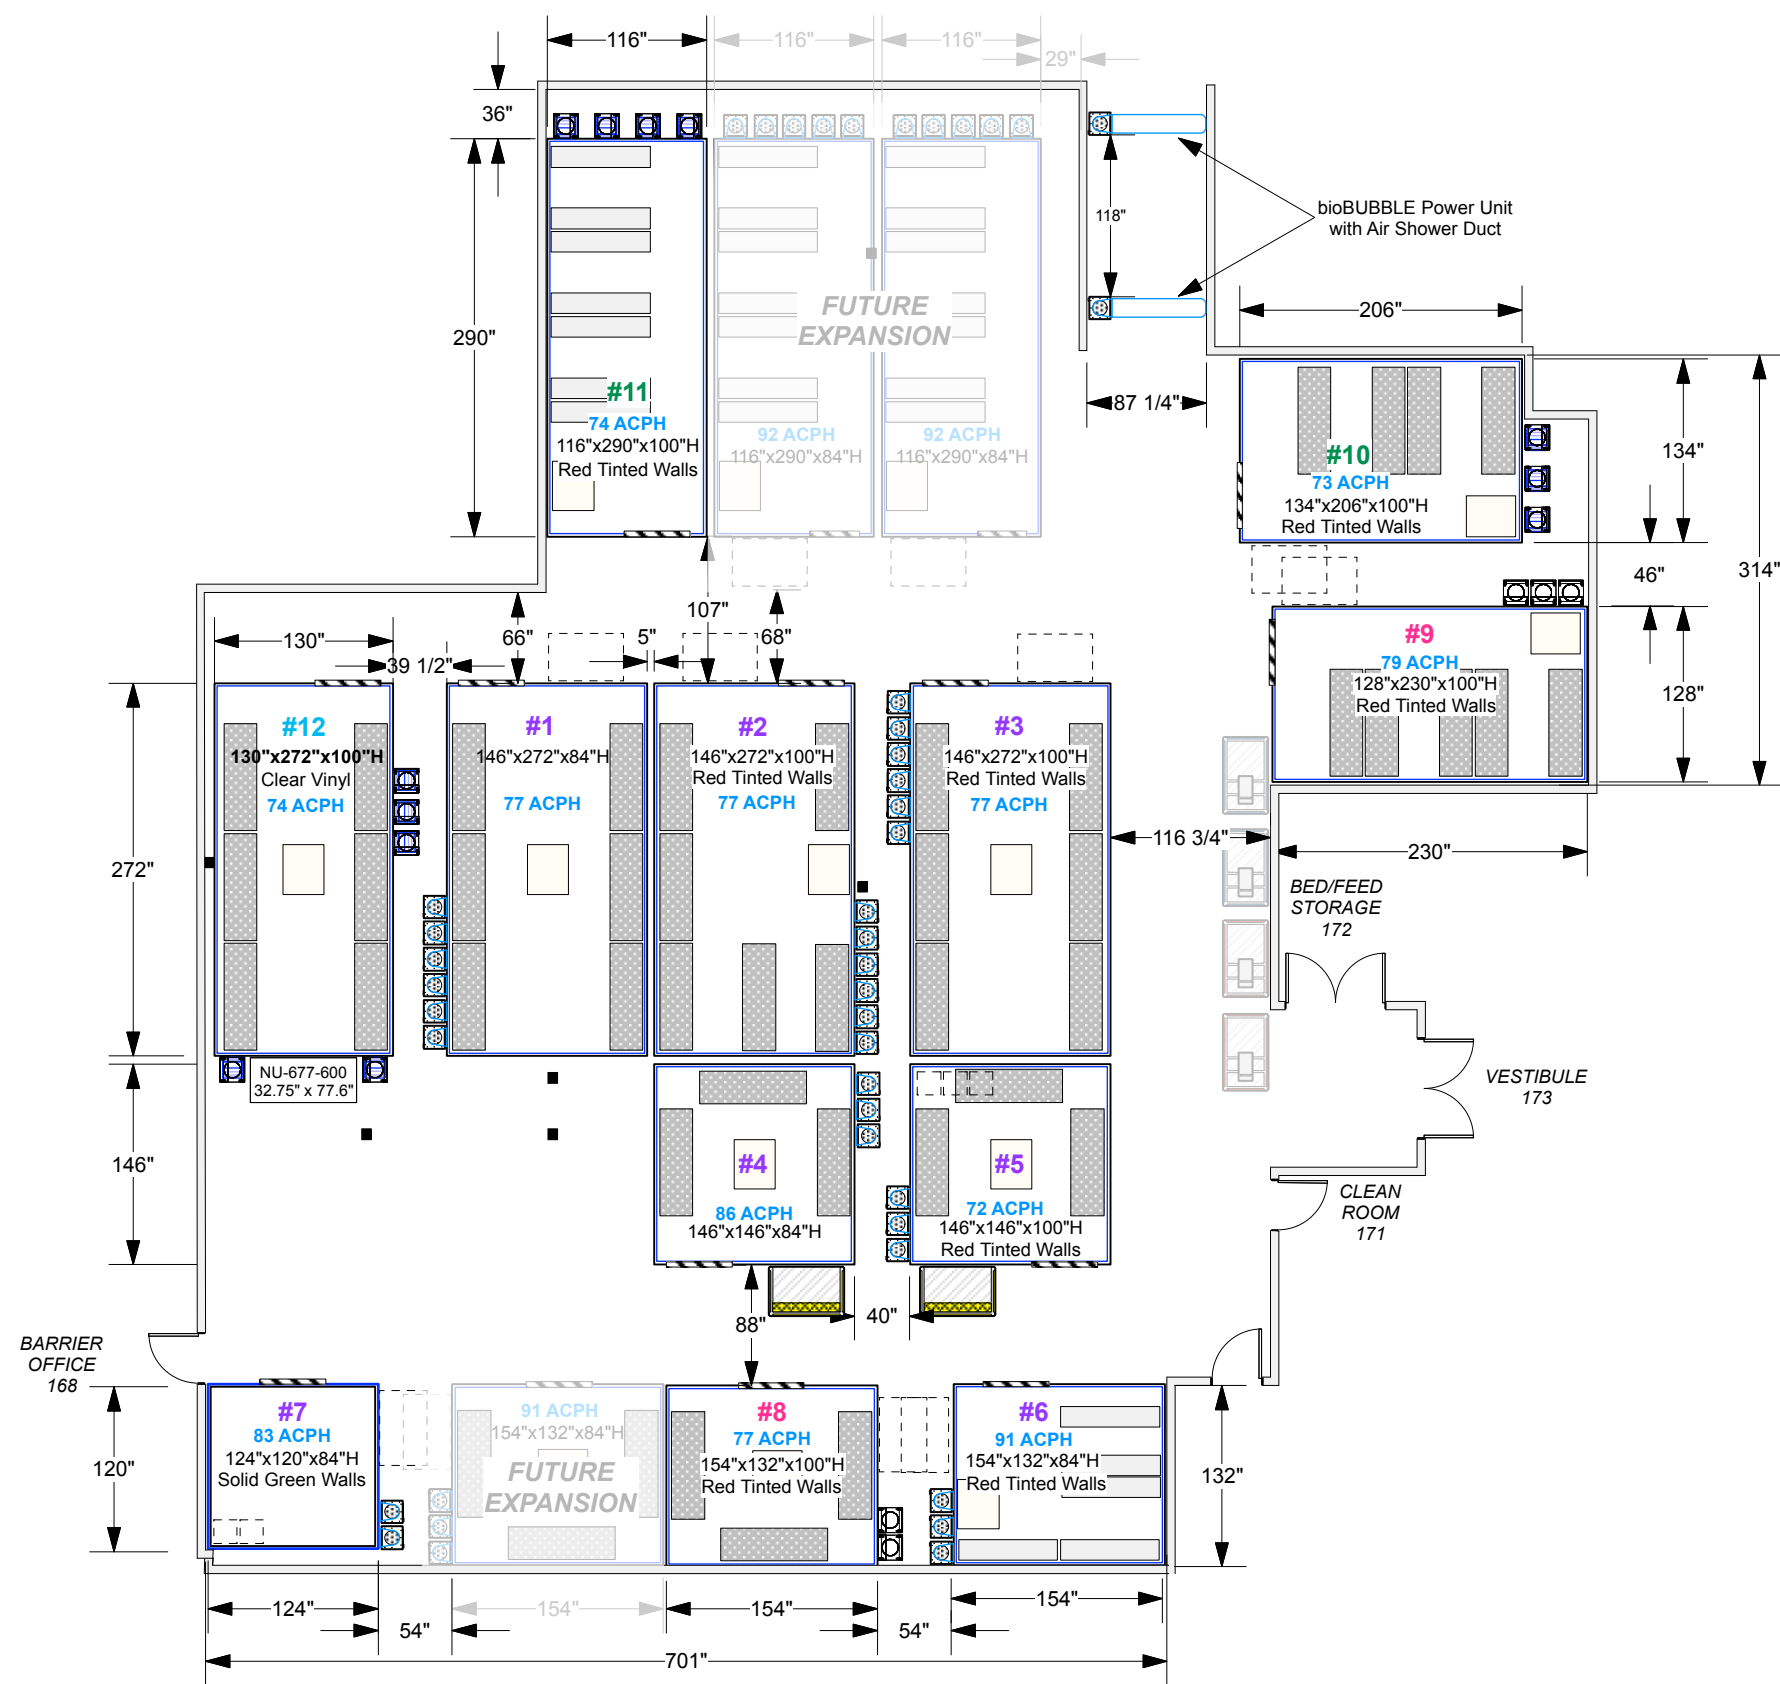

# Sage Facility Layout

**LEGEND**

- Mouse Rack (72" x 15" x 63"H)
- Mouse Rack (78" x 24" x 63"H)
- MetroTable (36" x 30")
- 48" Opening with Strip Door
- bioBUBBLE Power Unit
- bioBUBBLE Changing Station
- Changing Station Alternate Location
- Static Pressure Transfer Cart