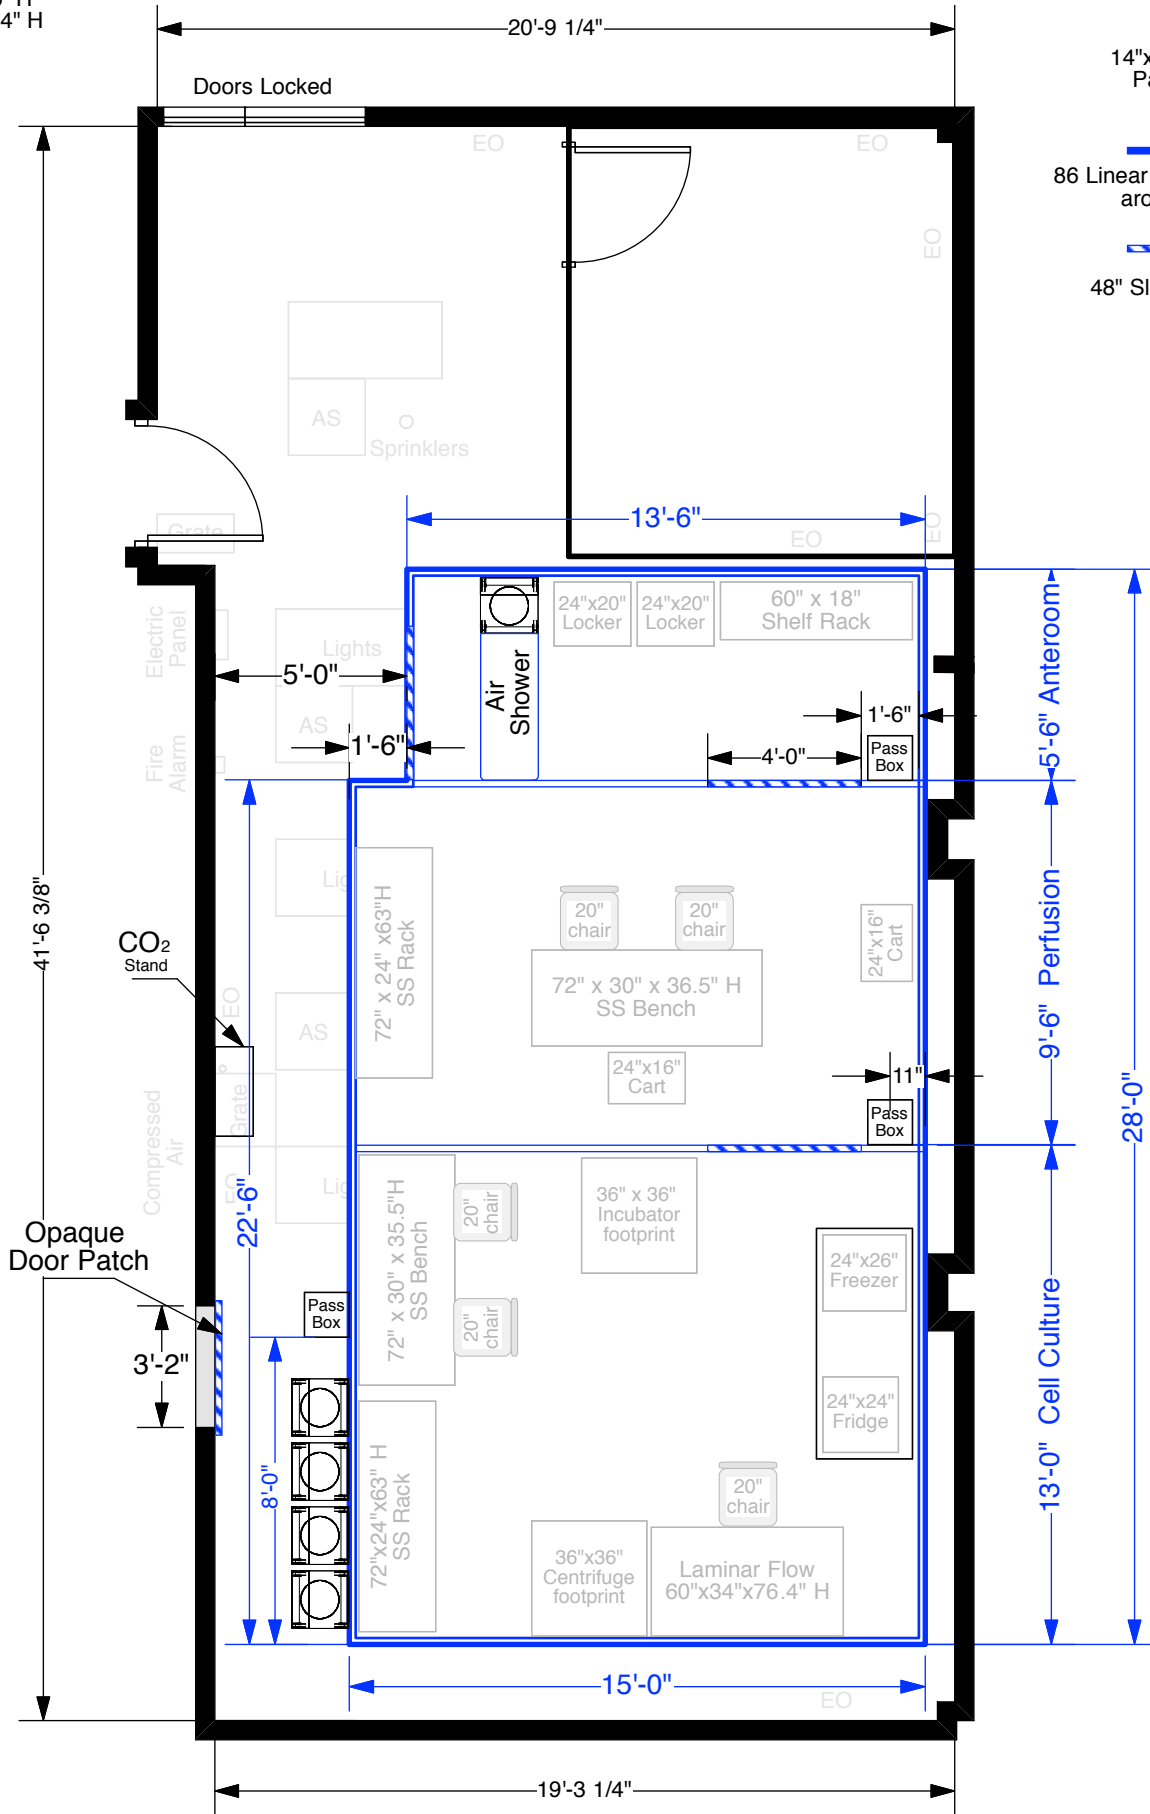

CELL PRODUCTION
(1) Freestanding Frame

Ceiling 111.75" H
 Door Height 84" H

1818 Power Units 

14" x 14" x 14" Pass Box 

86 Linear Feet Rodent Barrier around perimeter

 48" Sliding Strip Doors