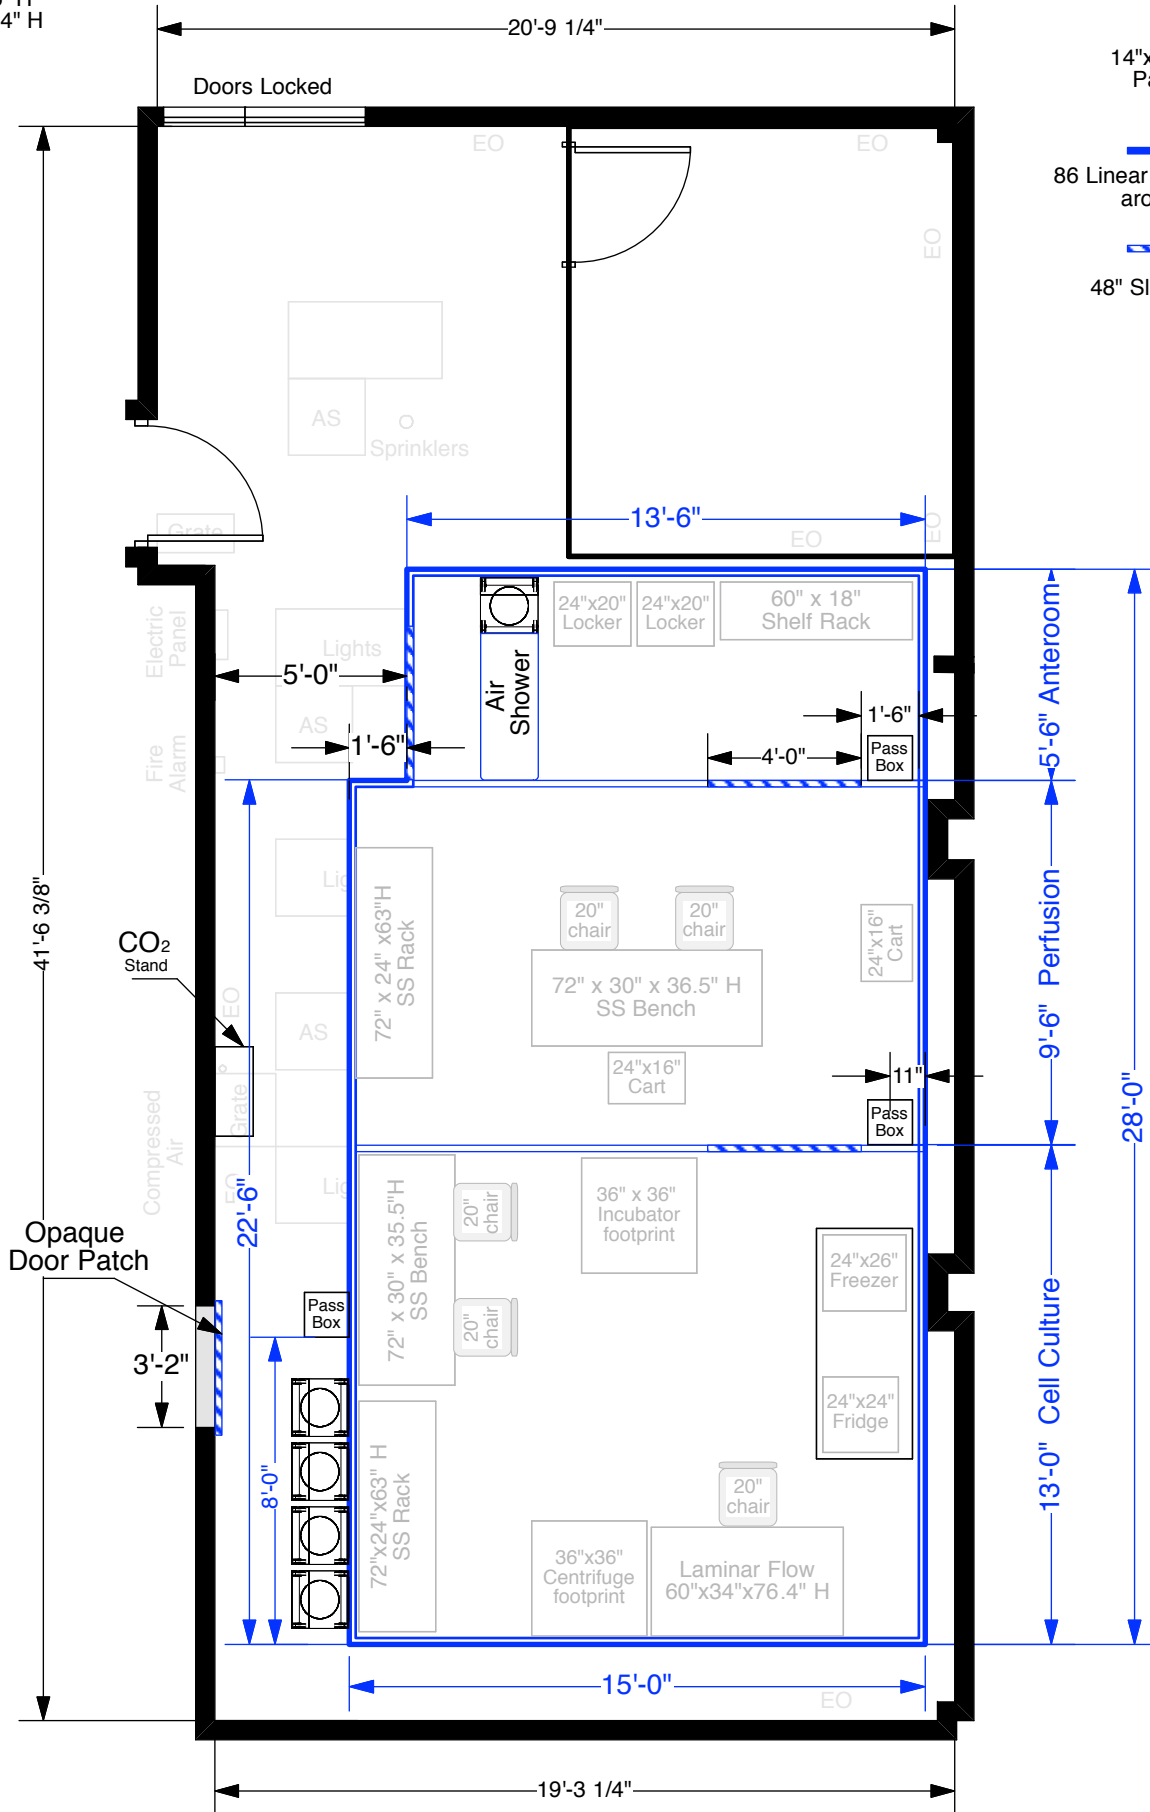

**CELL PRODUCTION
(1) Freestanding Frame**

Ceiling 111.75" H
Door Height 84" H

1818 Power Units 

14" x 14" x 14" Pass Box 

86 Linear Feet Rodent Barrier around perimeter

 48" Sliding Strip Doors