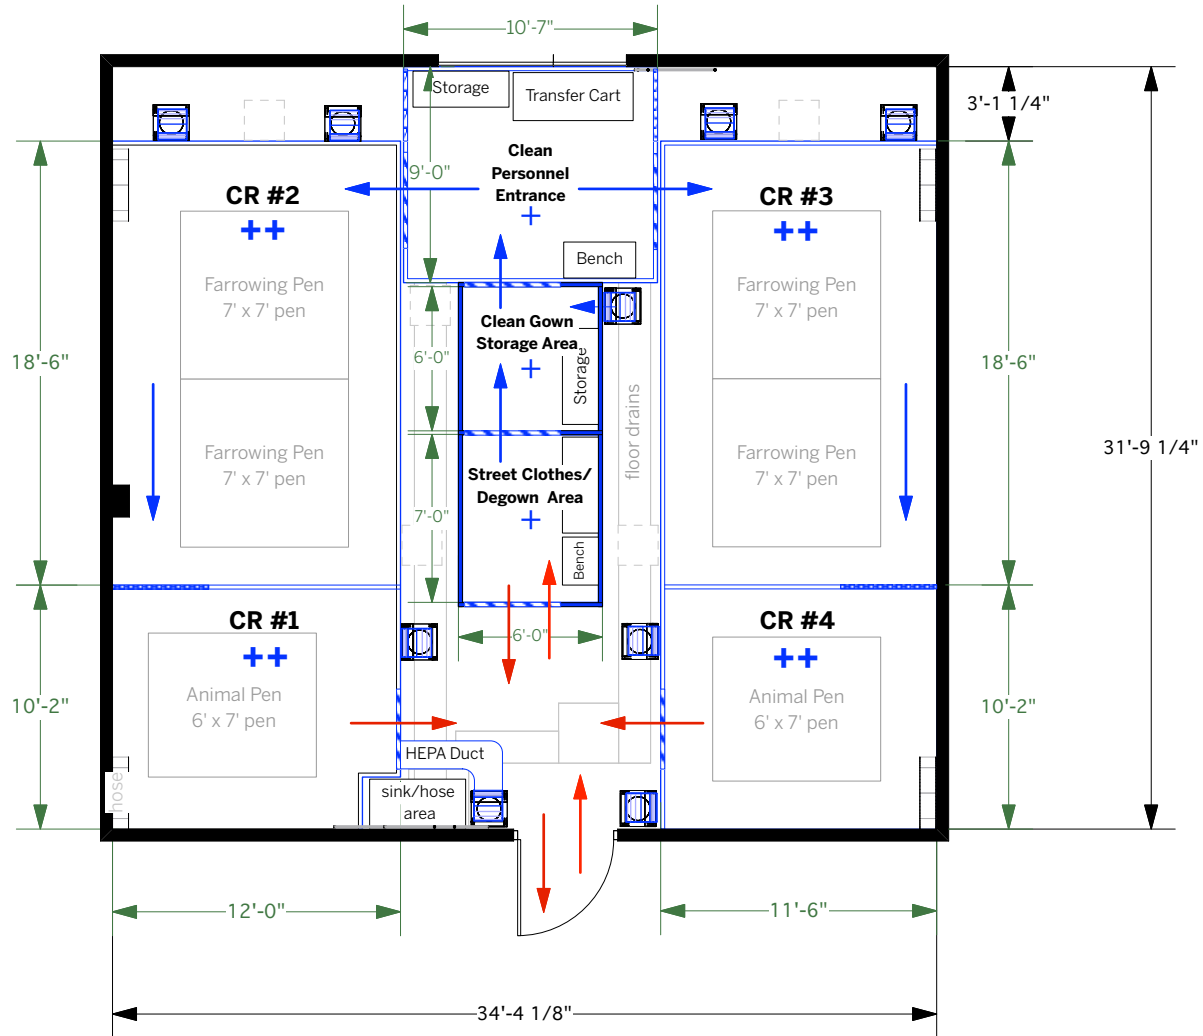

SCID Pig Laboratory Personnel Flow

9 Power Units
deliver approximately 47 - 53 ACPH
of HEPA filtered air
throughout Clean Room System

Power Units near floor drains
are on 12" elevated bases
for spray downs

LEGEND

-  1818 Power Unit
-  Clean
-  Potentially Contaminated
-  48" Strip Door
-  Environmental Separation Dividers
-  Clear Vinyl Walls
-  Power Unit Access
-  Opaque Walls
-  Alternate Power Unit Location