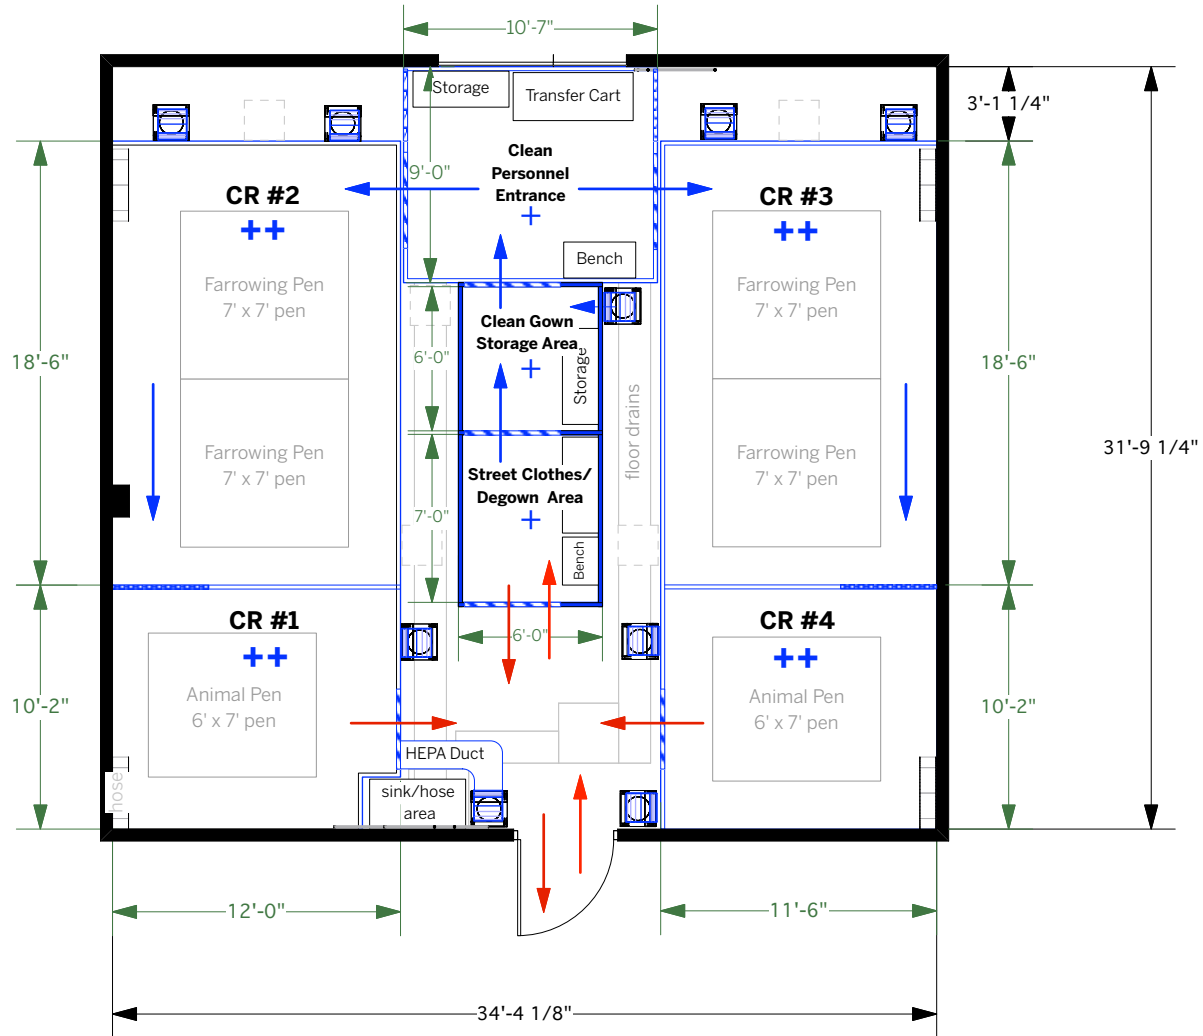

SCID Pig Laboratory Personnel Flow

9 Power Units
deliver approximately 47 - 53 ACPH
of HEPA filtered air
throughout Clean Room System

Power Units near floor drains
are on 12" elevated bases
for spray downs

LEGEND

 1818 Power Unit

 Clean

 Potentially Contaminated

 48" Strip Door

 Environmental Separation Dividers

 Clear Vinyl Walls

 Power Unit Access

 Opaque Walls

 Alternate Power Unit Location