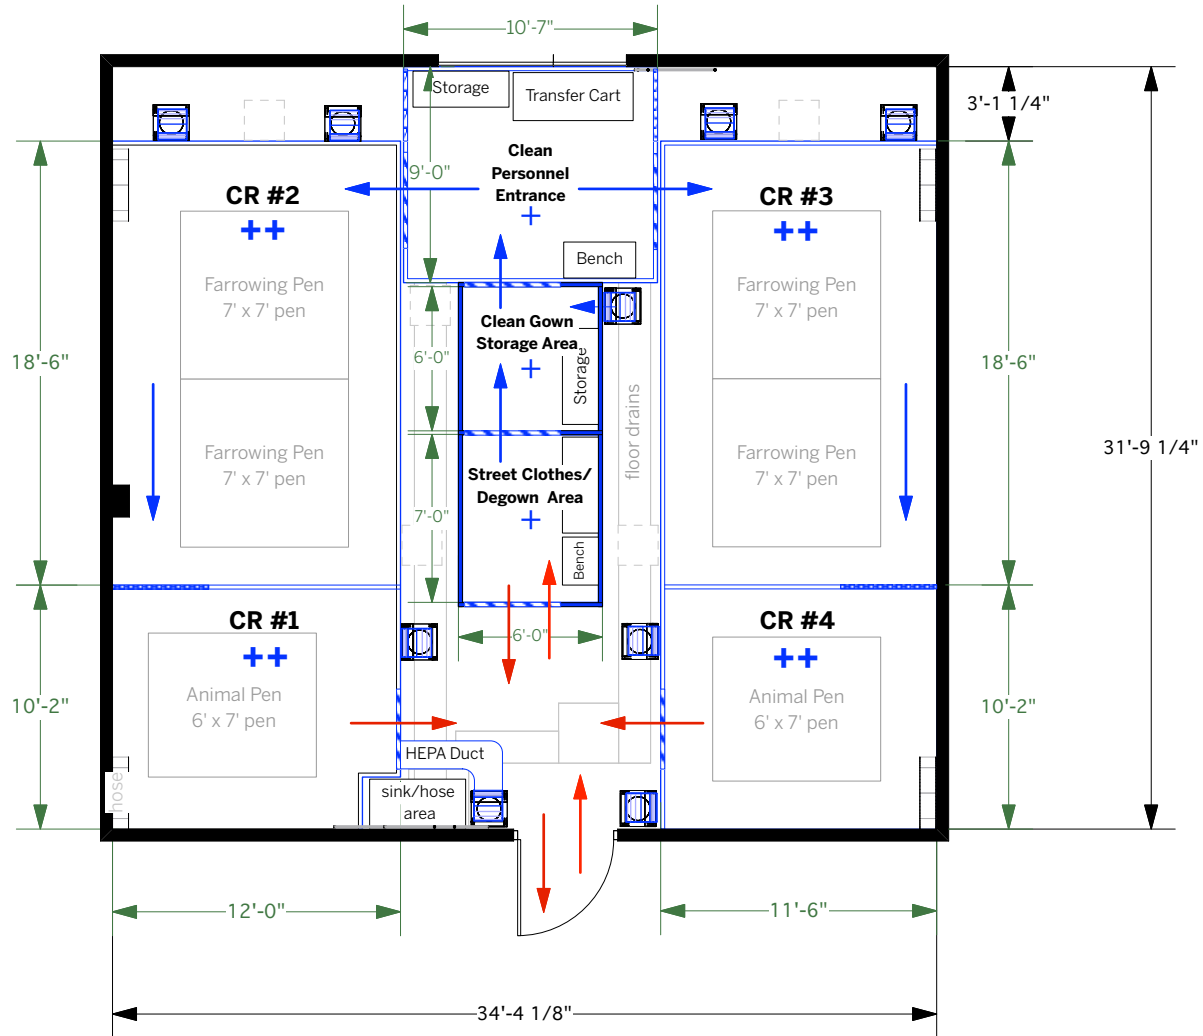

# SCID Pig Laboratory Personnel Flow

9 Power Units  
deliver approximately 47 - 53 ACPH  
of HEPA filtered air  
throughout Clean Room System

Power Units near floor drains  
are on 12" elevated bases  
for spray downs

## LEGEND

 1818 Power Unit

 Clean

 Potentially Contaminated

 48" Strip Door

 Environmental Separation Dividers

 Clear Vinyl Walls

 Power Unit Access

 Opaque Walls

 Alternate Power Unit Location